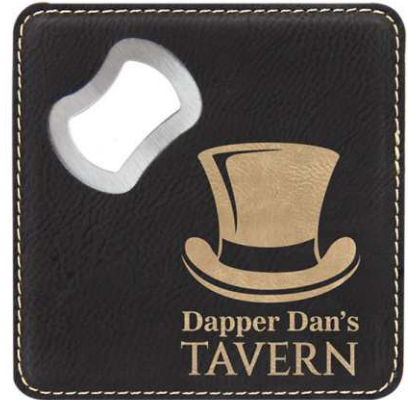

# Leatherette Coaster Bottle Opener

Square Leatherette Coaster with Bottle Opener  
4" x 4" x 1.25"

Product # BO-COASTER-(color)

Light Brown

Dark Brown

Black/Gold

Rawhide

Gray

Black/Silver

Blue

Bamboo

Red