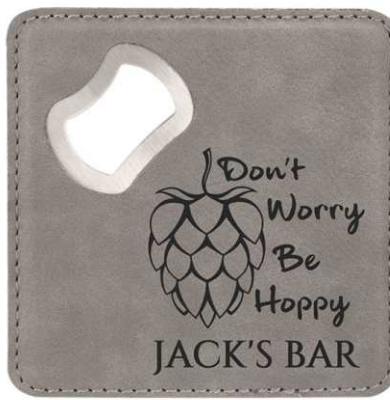

# Leatherette Coaster Bottle Opener

Square Leatherette Coaster with Bottle Opener  
4" x 4" x 1.25"

Product # BO-COASTER-(color)

Light Brown

Dark Brown

Black/Gold

Rawhide

Gray

Black/Silver

Blue

Bamboo

Red